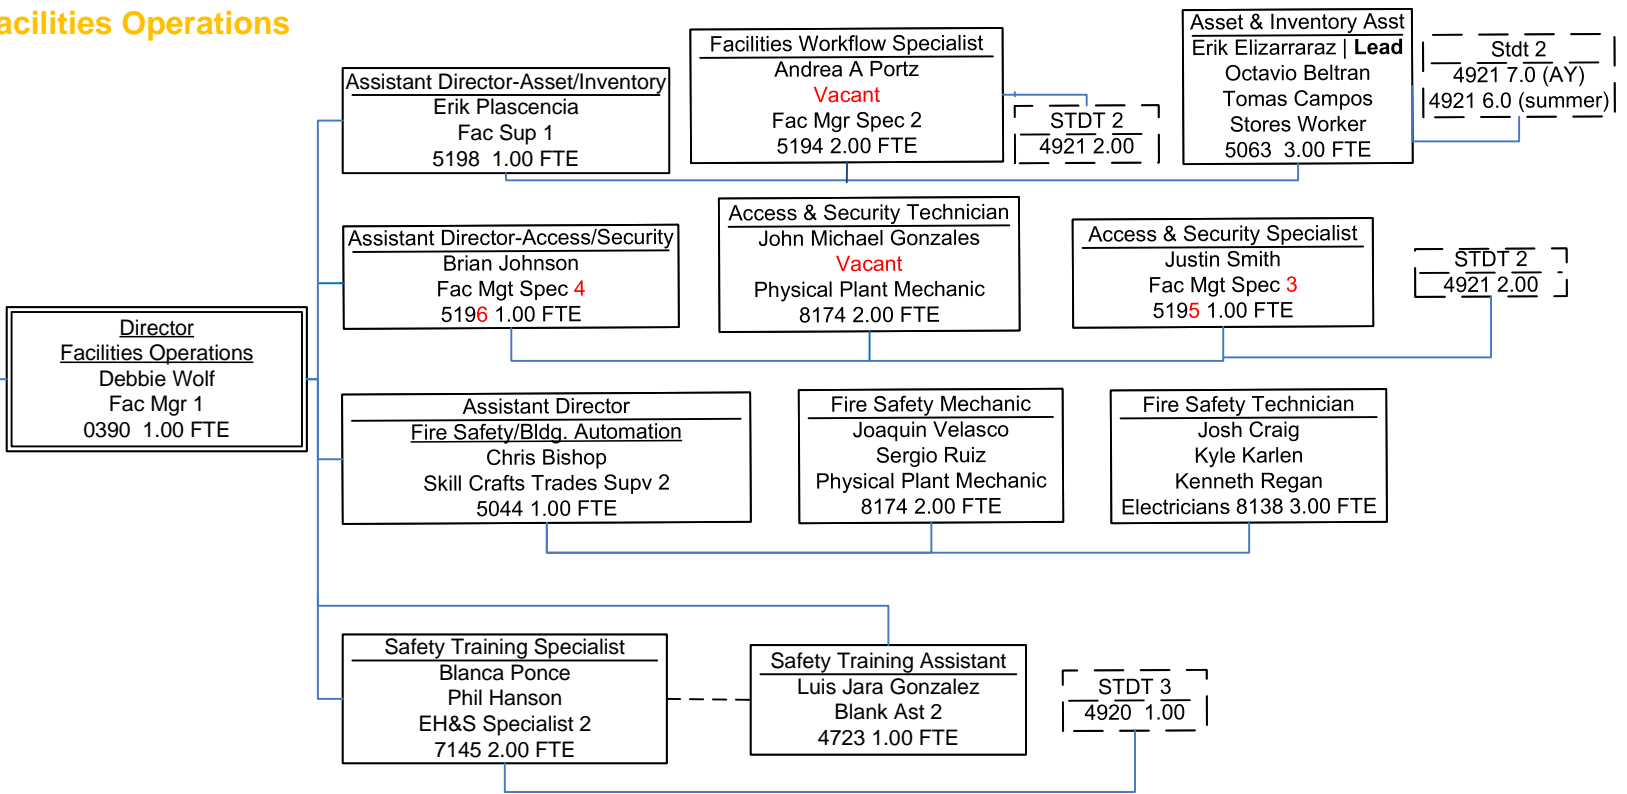

**Custodial Services**

**Facilities Operations**

**Projects**

**Maintenance**

**Staff Count**  
 Career: 146  
 Student: 22  
**Total: 165**

**DbI Line Box:** Management  
**Dash Box:** Student Staff  
**Red:** Vacant/Update  
**Yellow:** Future  
**Grey:** Note  
 Updated: 07/05/2023