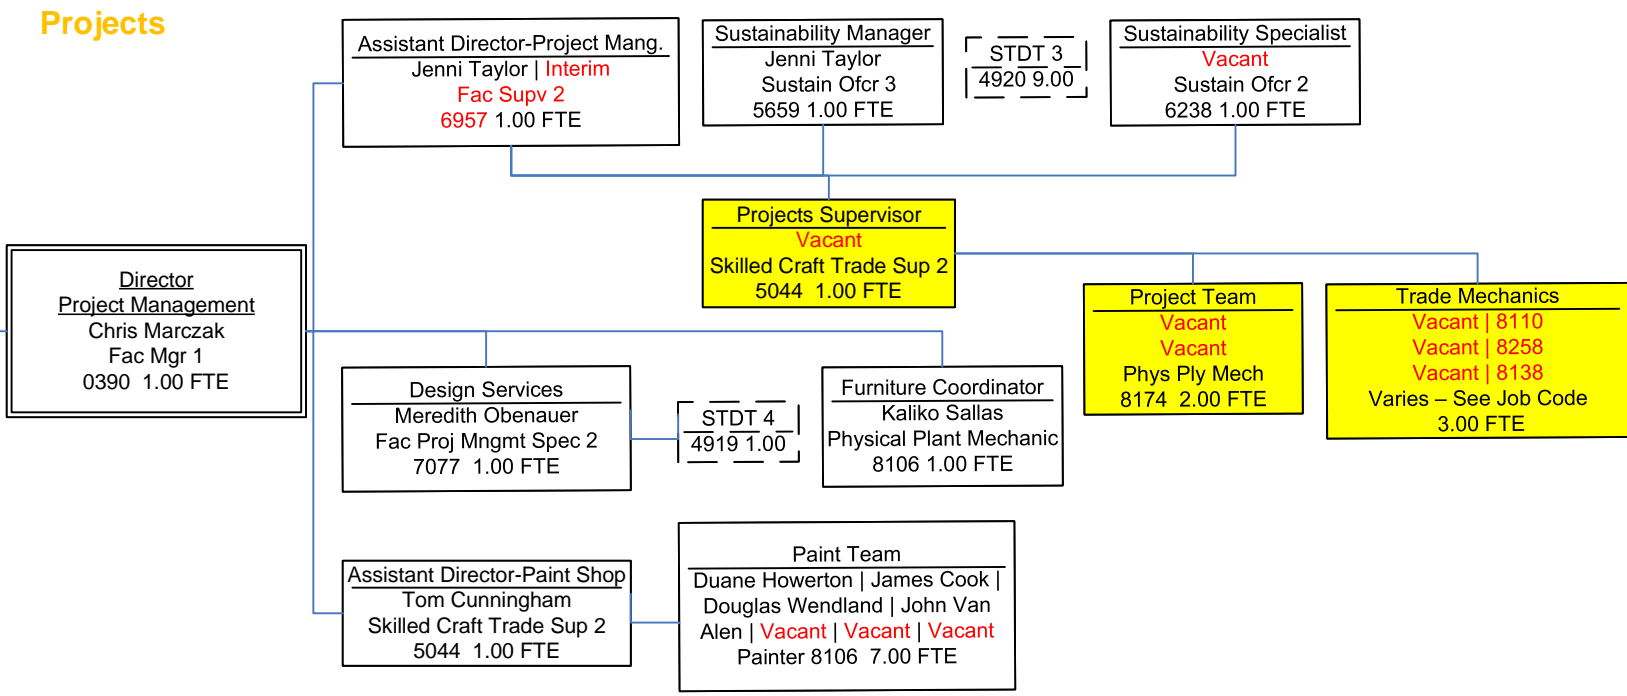

**Custodial Services**

**Facilities Operations**

**Projects**

**Maintenance**

**Staff Count**  
 Career: 146  
 Student: 22  
**Total: 165**

**DbI Line Box:** Management  
**Dash Box:** Student Staff  
**Red:** Vacant/Update  
**Yellow:** Future  
**Grey:** Note  
 Updated: 07/05/2023