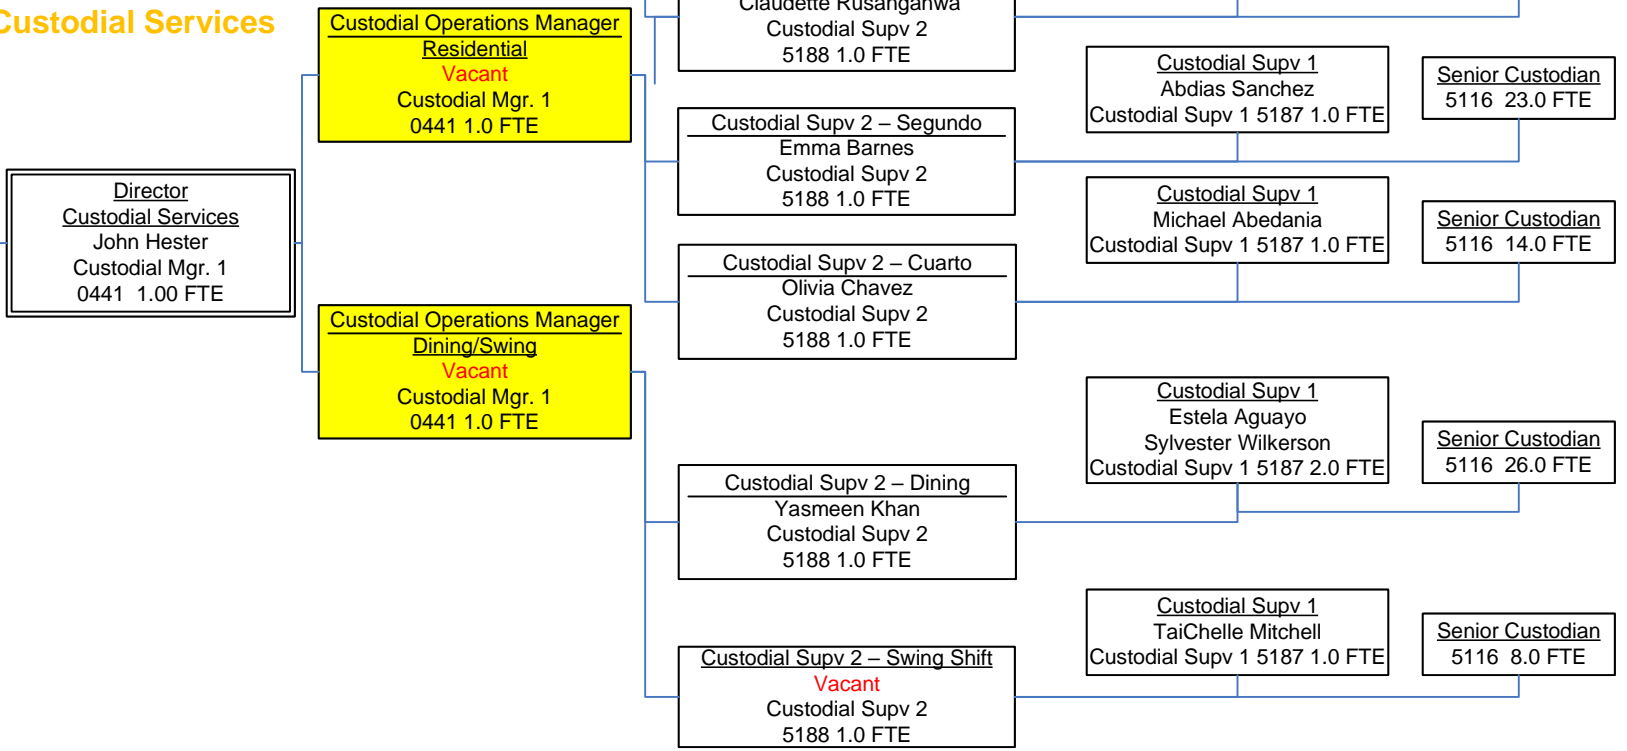

**Custodial Services**

**Facilities Operations**

**Projects**

**Maintenance**

**Staff Count**  
 Career: 146  
 Student: 22  
**Total: 165**

**DbI Line Box:** Management  
**Dash Box:** Student Staff  
**Red:** Vacant/Update  
**Yellow:** Future  
**Grey:** Note  
 Updated: 07/05/2023