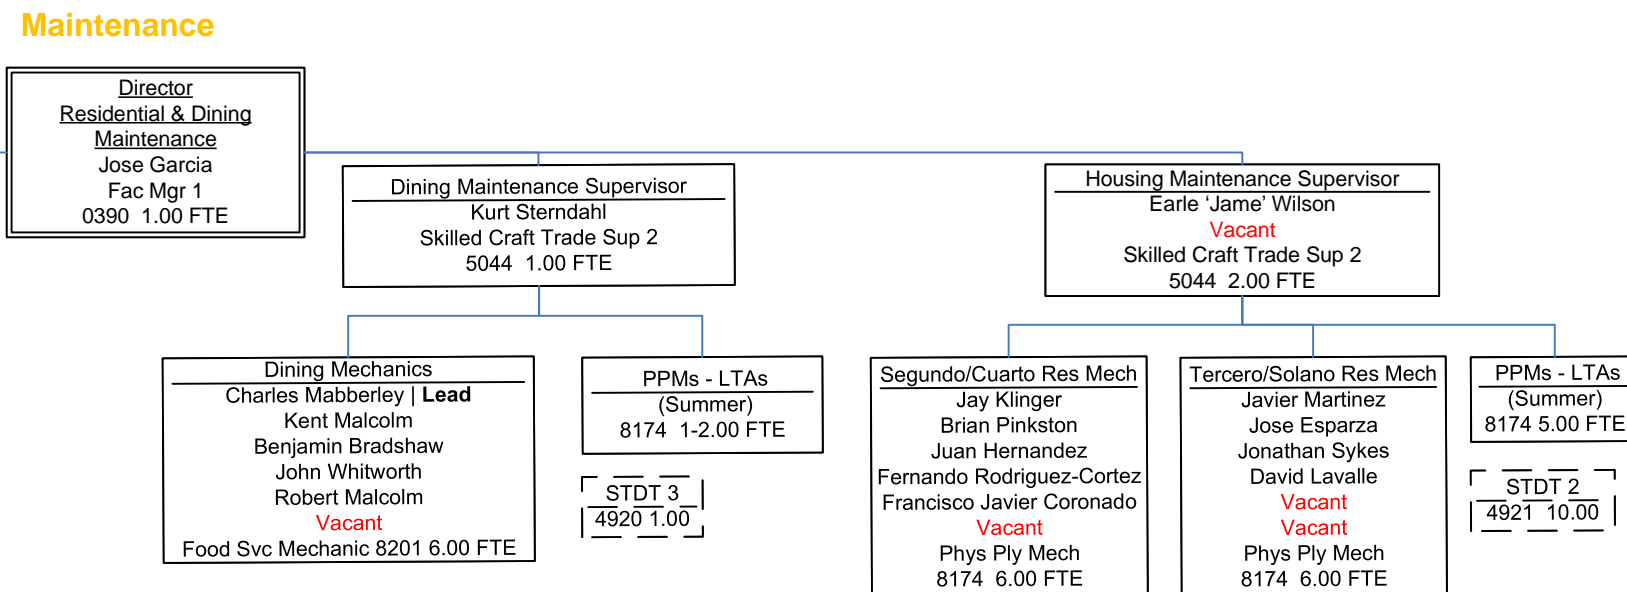

**Custodial Services**

**Facilities Operations**

**Projects**

**Maintenance**

**Staff Count**  
 Career: 146  
 Student: 22  
**Total: 165**

**DbI Line Box:** Management  
**Dash Box:** Student Staff  
**Red:** Vacant/Update  
**Yellow:** Future  
**Grey:** Note  
 Updated: 07/05/2023